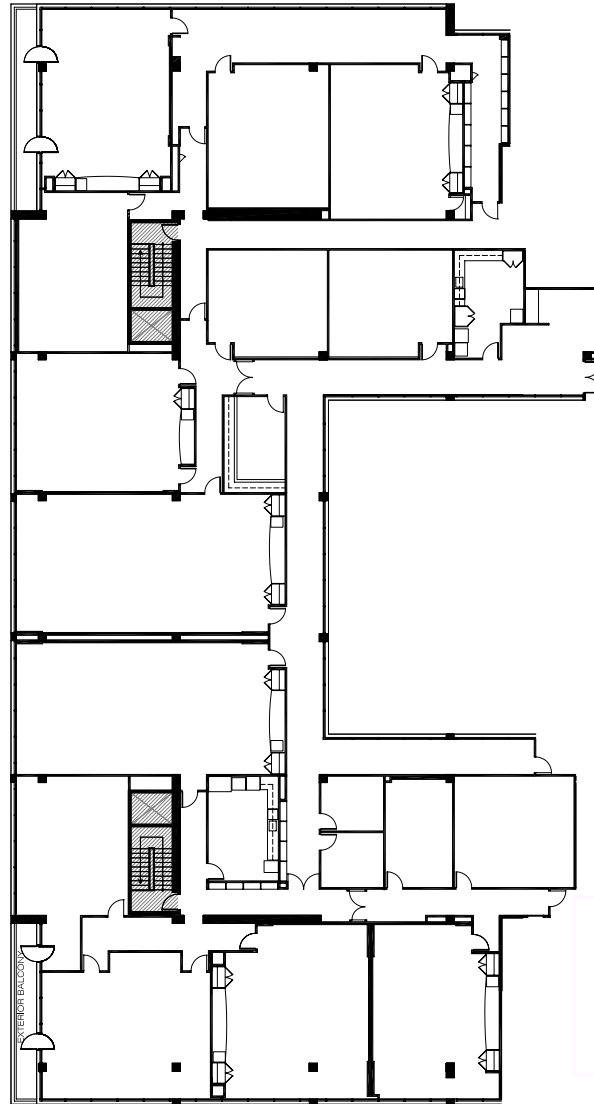

Owner's Representative

Carol Donnelly
Director of Leasing
cdonnelly@ecp-llc.com
650.373.3999